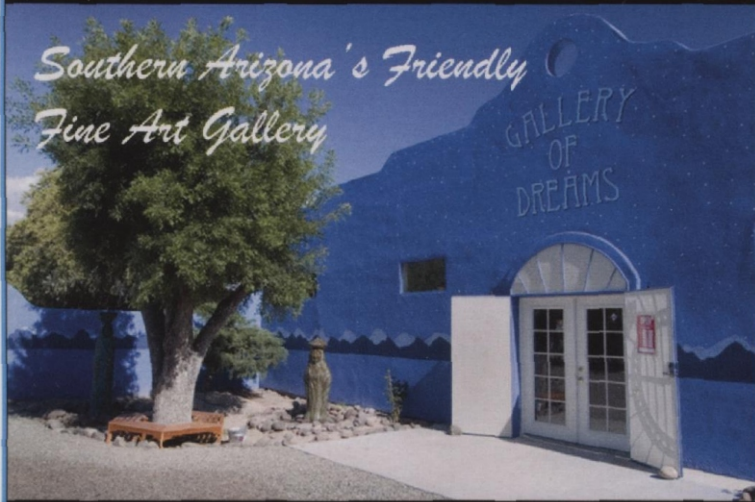

# GALLERY OF DREAMS

*Southern Arizona's Friendly  
Fine Art Gallery*

Located on Highway 80, enroute to Tombstone and Bisbee, the Gallery of Dreams VERY BLUE building is hard to miss!

The studio of Master Bronze and Stone Sculptor, Tim Trask, adjoins Gallery of Dreams, where he creates monumental and one of a kind pieces.

# GALLERY OF DREAMS

*Southern Arizona's Friendly Fine Art Gallery*

Featuring over 50 artists from all of the country, this unique gallery offers a little something for everyone!

**Jewelry**

**Leather**

**Stone Sculpture**