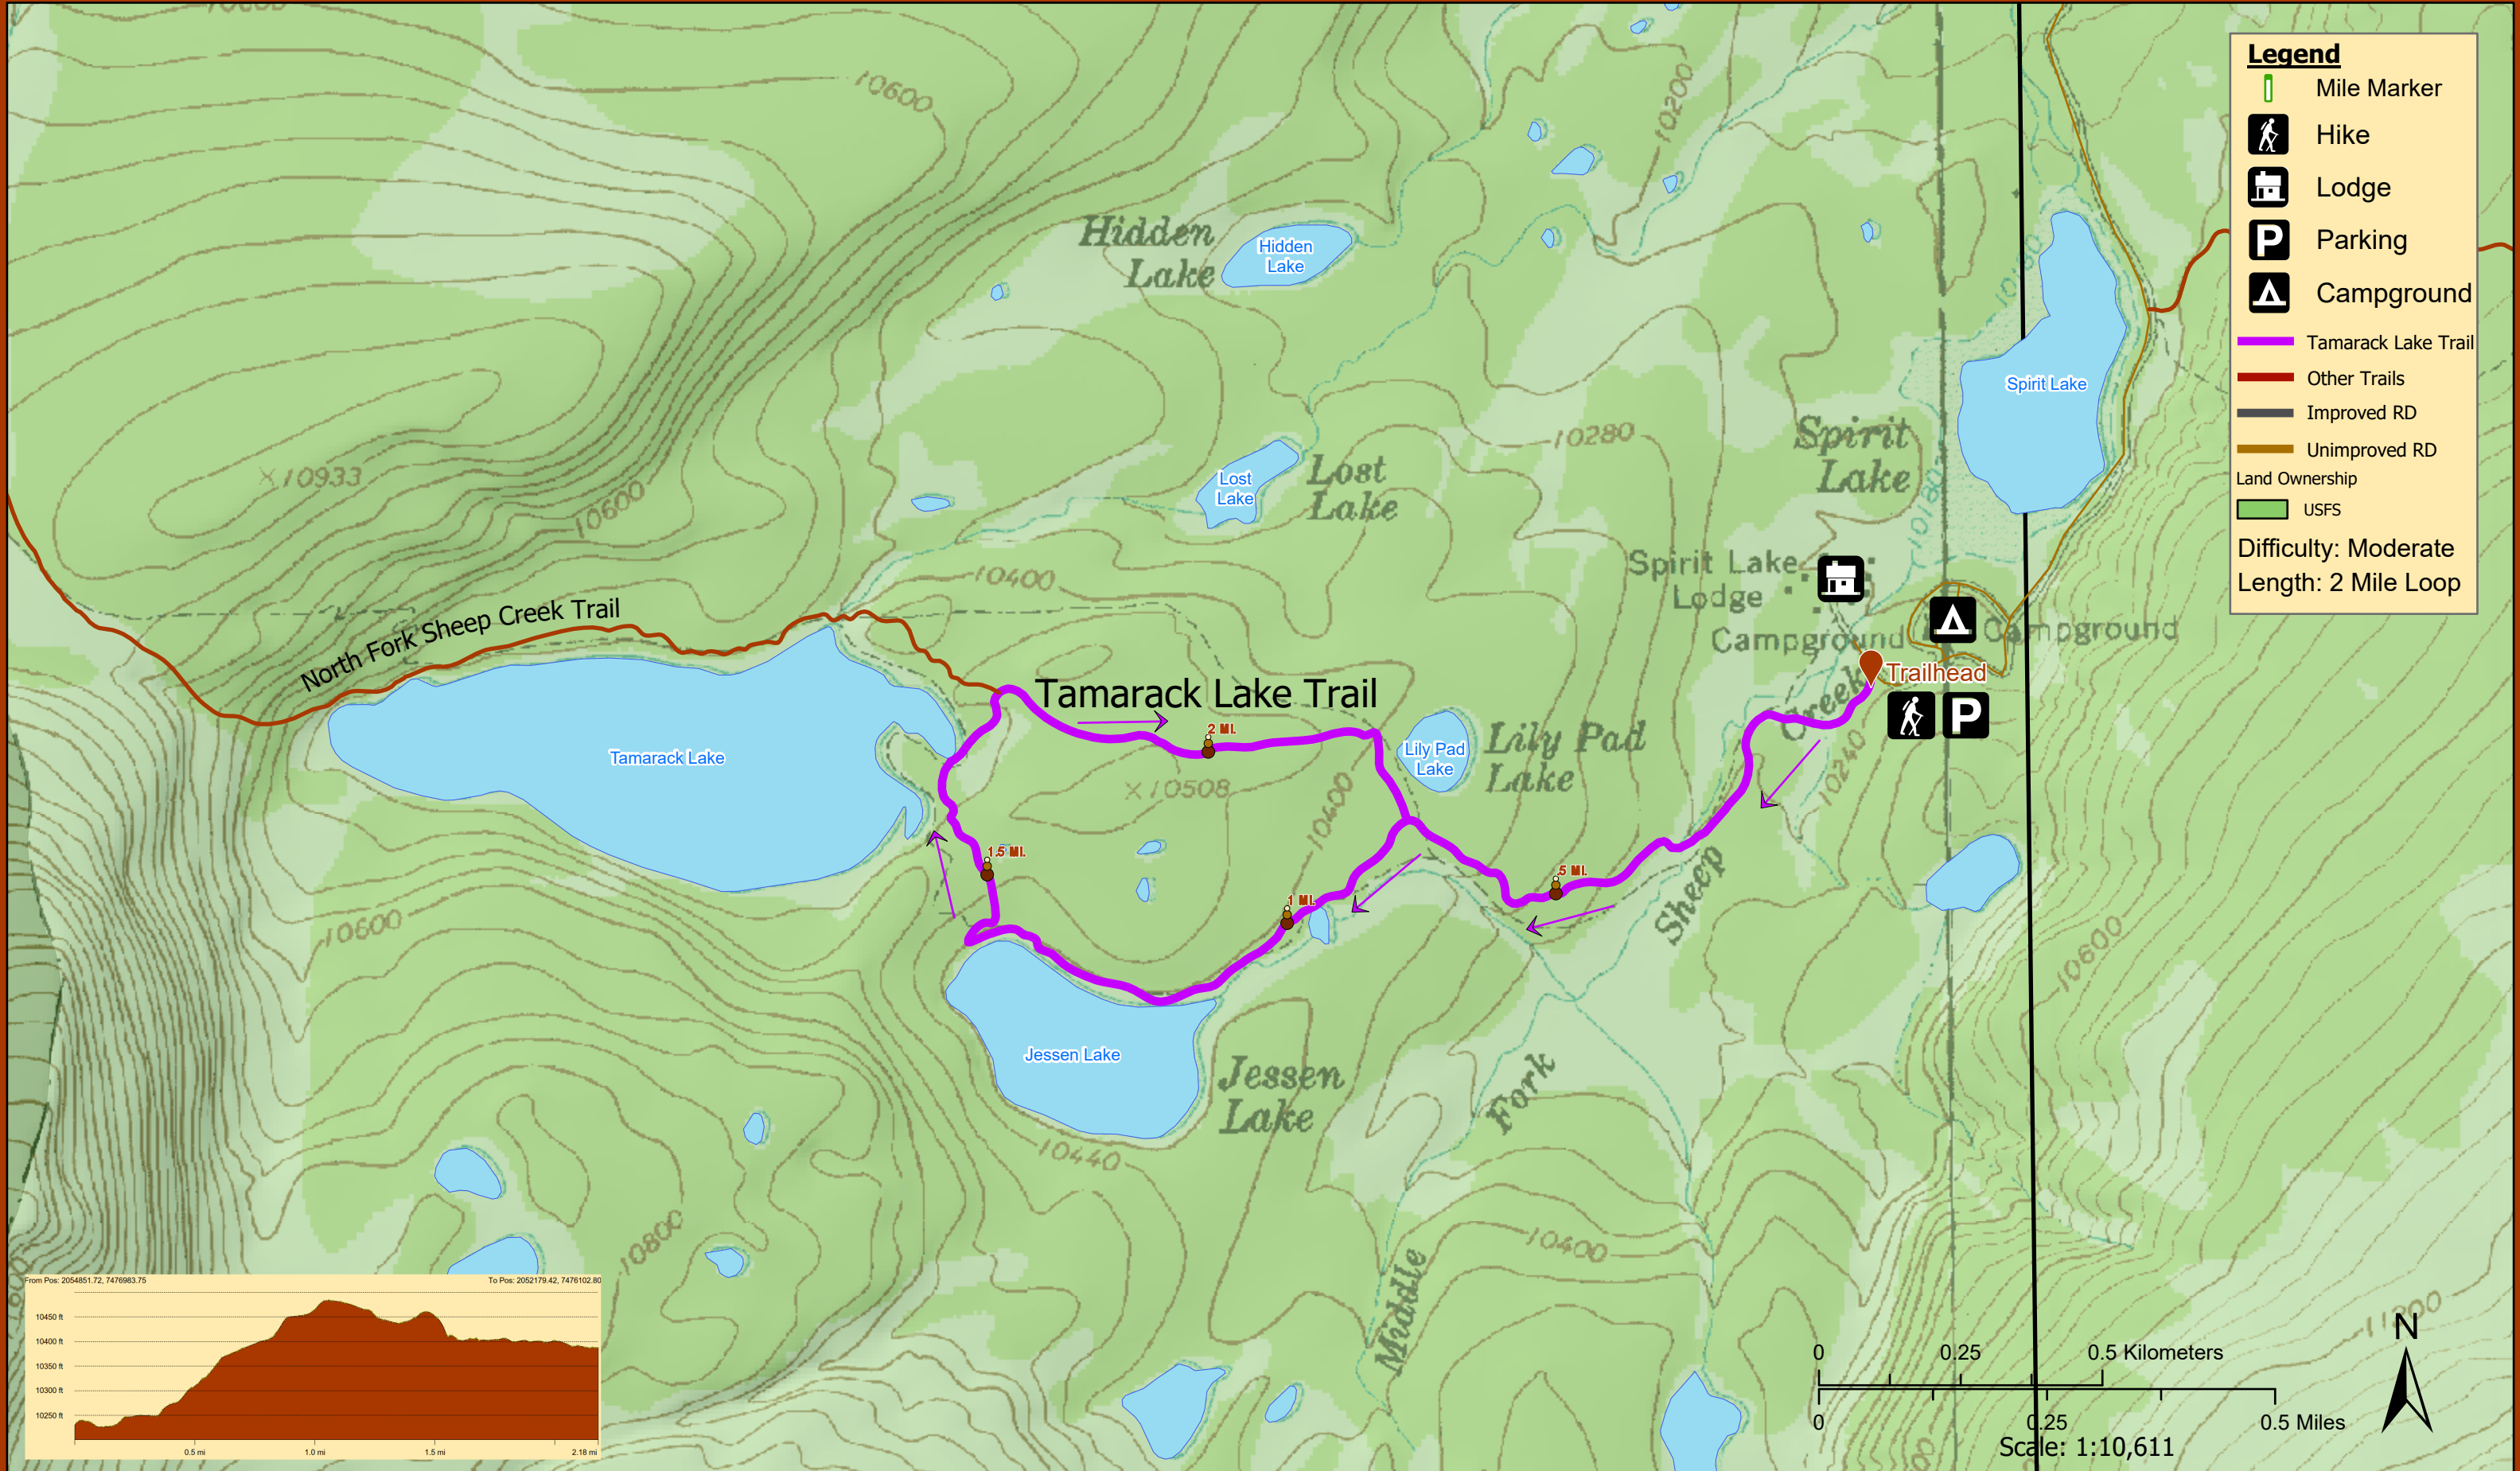

Tamarack Lake Trail

Legend

- Mile Marker
- Hike
- Lodge
- Parking
- Campground
- Tamarack Lake Trail
- Other Trails
- Improved RD
- Unimproved RD
- Land Ownership
- USFS
- Difficulty: Moderate
- Length: 2 Mile Loop